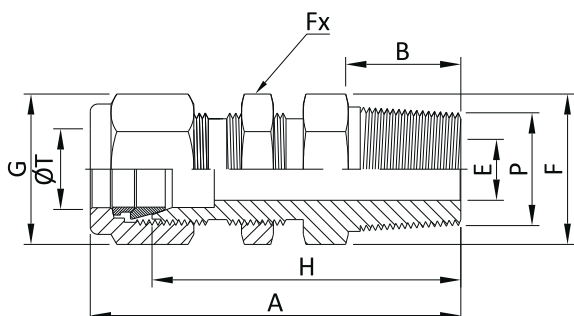

Instrumxx Industries

Manufacturer & Exporters

BULKHEAD MALE CONNECTOR

(INCH OD Tubes X Male NPT)

Instrumxx PRODUCT CODE	End Conn.		A	B	ØE	F A/F	G A/F	Fx A/F	H
	T Tube OD (in)	P NPT Male (in)							
IXX-BHMC-2-2N	1/8	1/8	46.4	9.6	2.4	14.0	11.0	14.0	39.8
IXX-BHMC-4-2N	1/4	1/8	49.5	9.6	4.8	16.0	14.0	16.0	42.2
IXX-BHMC-4-4N	1/4	1/4	54.1	14.3	4.8	16.0	14.0	16.0	46.7
IXX-BHMC-6-4N	3/8	1/4	57.4	14.3	7.1	19.0	17.0	19.0	50.0
IXX-BHMC-6-6N	3/8	3/8	57.4	14.3	7.1	19.0	17.0	19.0	50.0
IXX-BHMC-6-8N	3/8	1/2	63.7	19.1	7.1	22.0	17.0	22.0	56.5
IXX-BHMC-8-6N	1/2	3/8	63.3	14.3	9.6	24.0	22.0	24.0	53.0
IXX-BHMC-8-8N	1/2	1/2	68.8	19.1	10.4	24.0	22.0	24.0	58.8
IXX-BHMC-12-12N	3/4	3/4	76.2	19.1	15.8	30.0	28.5	30.0	66.9
IXX-BHMC-16-16N	1	1	93.2	23.9	22.3	41.0	38.0	41.0	81.0
IXX-BHMC-20-20N	1-1/4	1-1/4	110.5	23.9	27.6	50.0	50.0	50.0	87.5
IXX-BHMC-24-24N	1-1/2	1-1/2	122.6	26.2	34.0	60.0	57.0	60.0	95.5

(METRIC OD Tubes X Male NPT)

Instrumxx PRODUCT CODE	End Conn.		A	B	ØE	F A/F	G A/F	Fx A/F	H
	T Tube OD (mm)	P NPT Male (in)							
IXX-BHMC-3M-2N	3	1/8	46.4	9.6	2.4	11.0	11.0	11.0	39.8
IXX-BHMC-6M-2N	6	1/8	49.5	9.6	4.8	16.0	14.0	16.0	42.2
IXX-BHMC-10M-4N	10	1/4	57.4	14.3	7.1	19.0	17.0	19.0	50.0
IXX-BHMC-10M-6N	10	3/8	57.4	14.3	7.1	19.0	17.0	19.0	50.0
IXX-BHMC-12M-6N	12	3/8	63.3	14.3	9.6	24.0	22.0	24.0	53.0
IXX-BHMC-12M-8N	12	1/2	68.8	19.1	10.4	24.0	22.0	24.0	58.8
IXX-BHMC-16M-8N	16	1/2	69.6	19.1	11.9	27.0	25.0	27.0	59.5
IXX-BHMC-22M-12N	22	3/4	83.3	19.1	15.8	35.0	25.0	35.0	73.2
IXX-BHMC-25M-16N	25	1	93.2	23.9	22.3	41.0	38.0	41.0	81.0
IXX-BHMC-32M-20N	32	1-1/4	110.5	23.9	28.6	50.0	50.0	50.0	87.5
IXX-BHMC-38M-24N	38	1-1/2	122.8	26.2	33.7	60.0	57.0	60.0	95.5